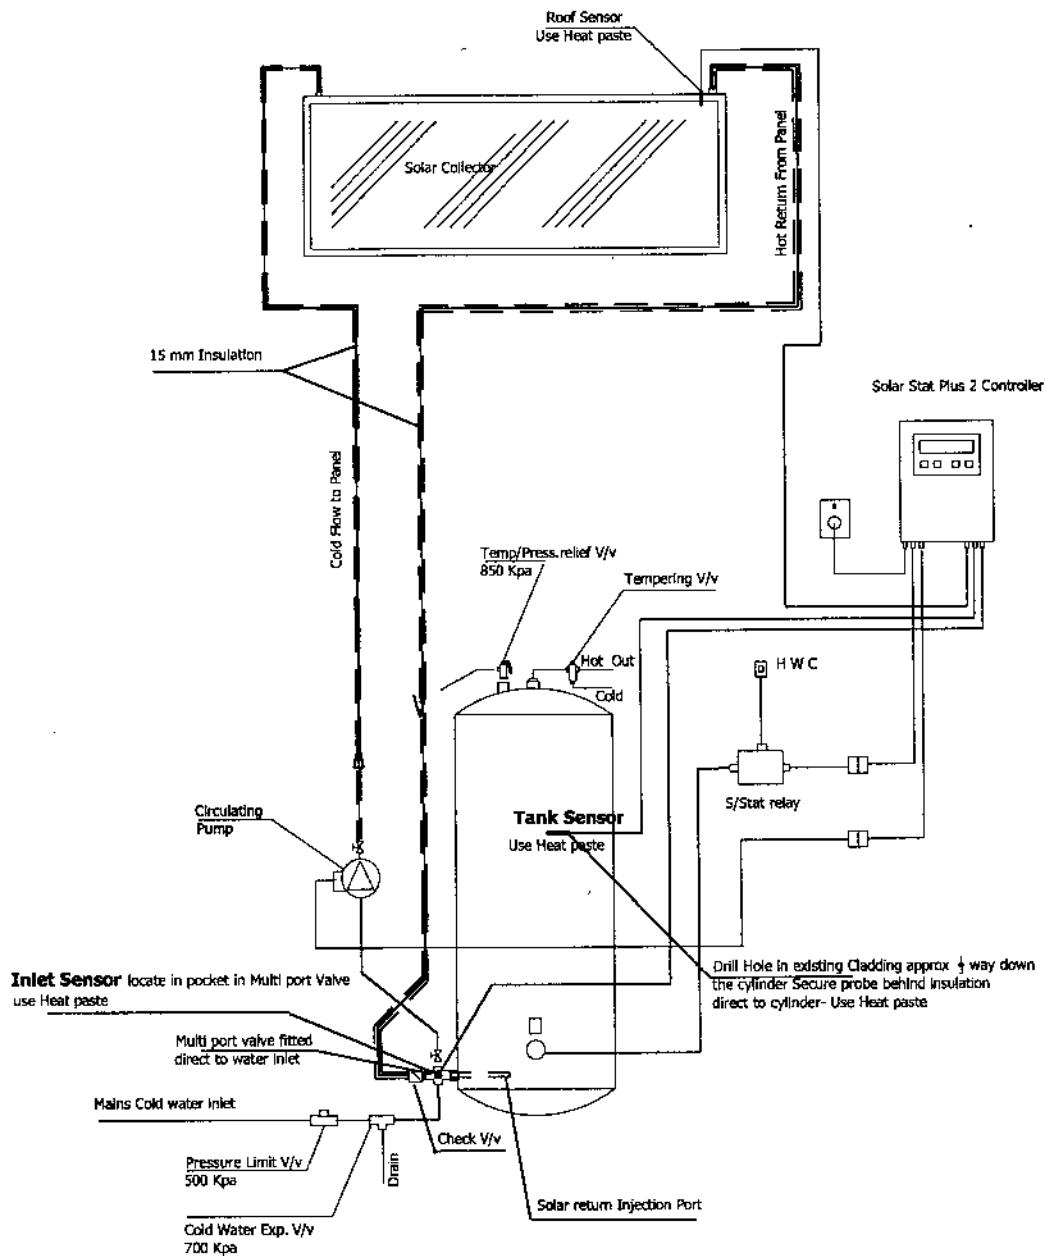

Solar System: Active using another brand of cylinder than Solarmaster "COMBO"

Where a cylinder is used other than a Solarmaster unit, a multi port valve can be fitted to the cold water inlet to provide the necessary solar connections to complete the solar installation.

Retro fitting Alternative Cylinders with Solarstat plus 2/ relay -Single Panel

Solar Stat Plus 2 Controller