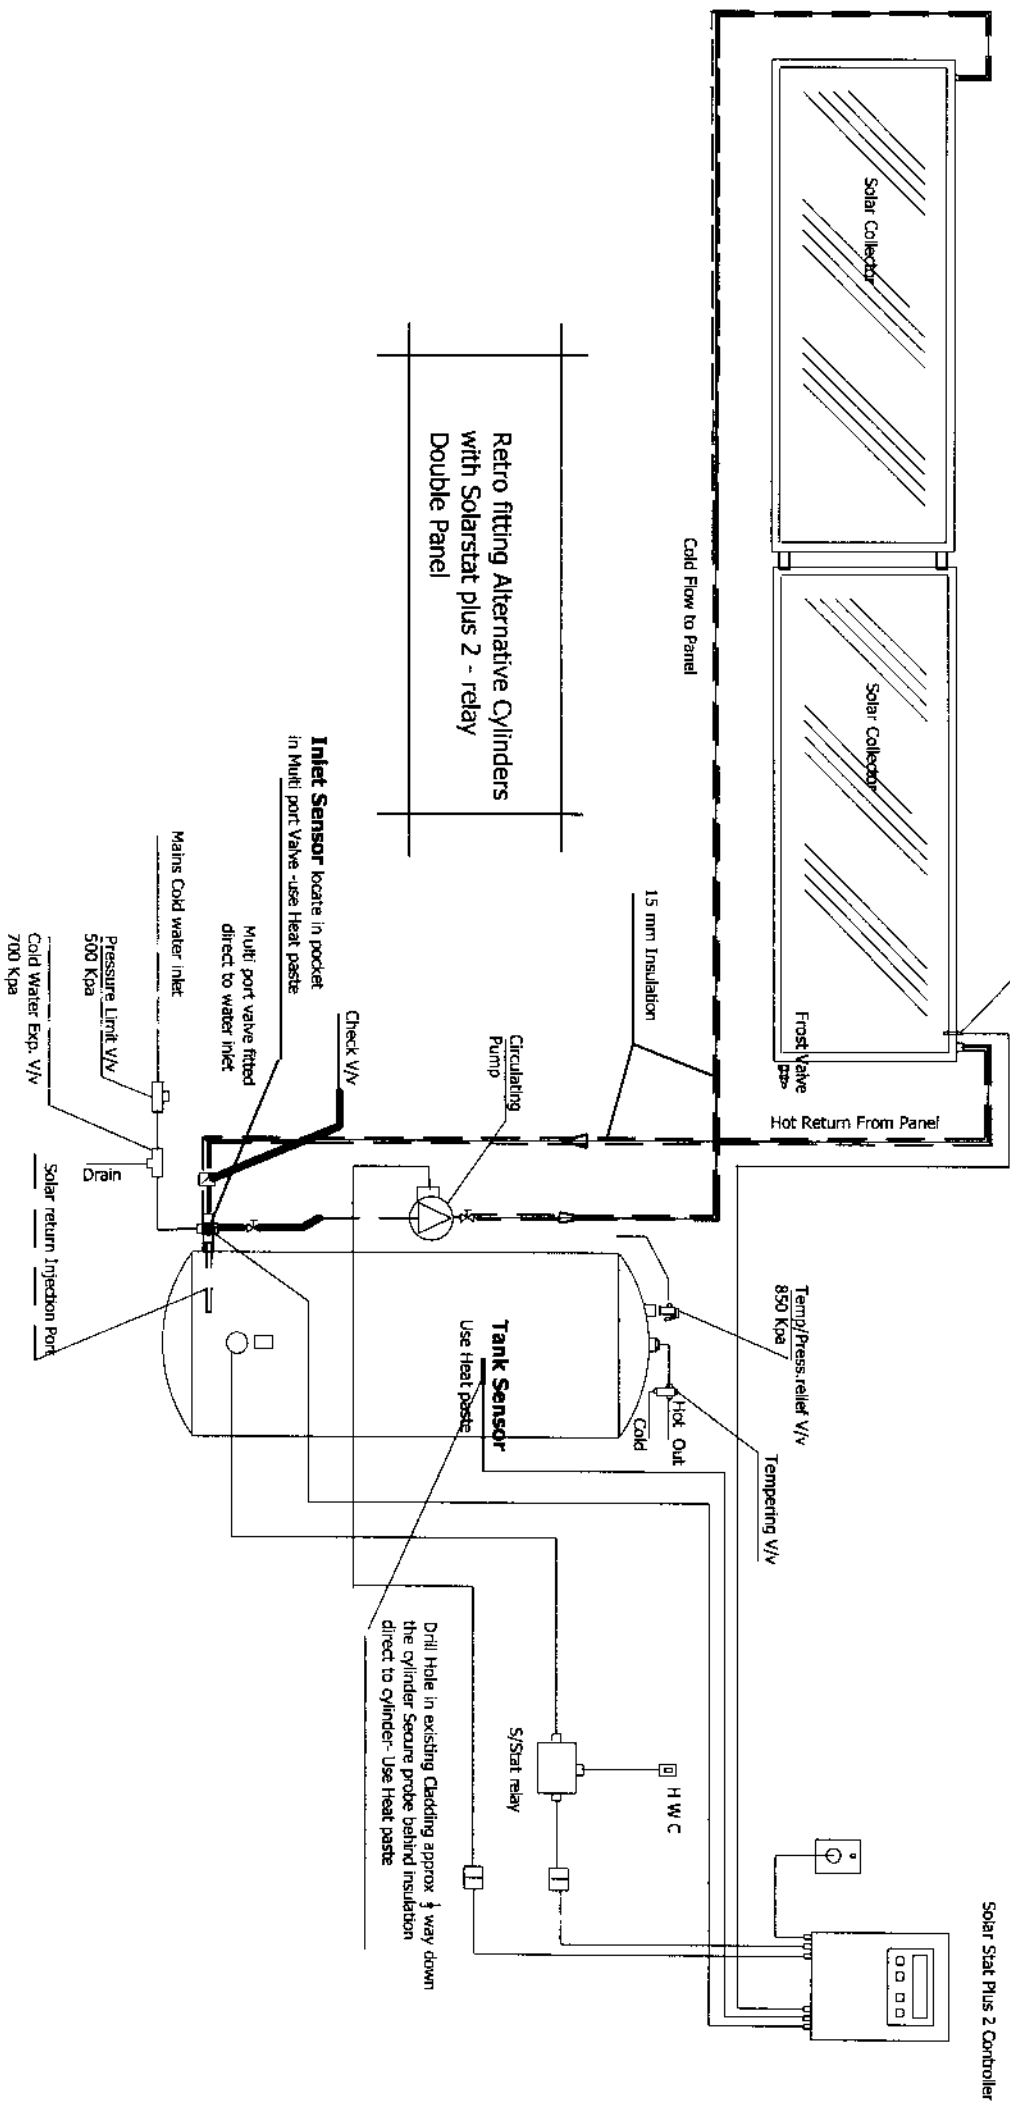

Solar System: Active using another brand of cylinder than Solarmaster "COMBO"

Where a cylinder is used other than a Solarmaster unit, a multi port valve can be fitted to the cold water inlet to provide the necessary solar connections to complete the solar installation.

Retro fitting Alternative Cylinders with Solarstat plus 2/ relay -Single Panel

Solar Stat Plus 2 Controller